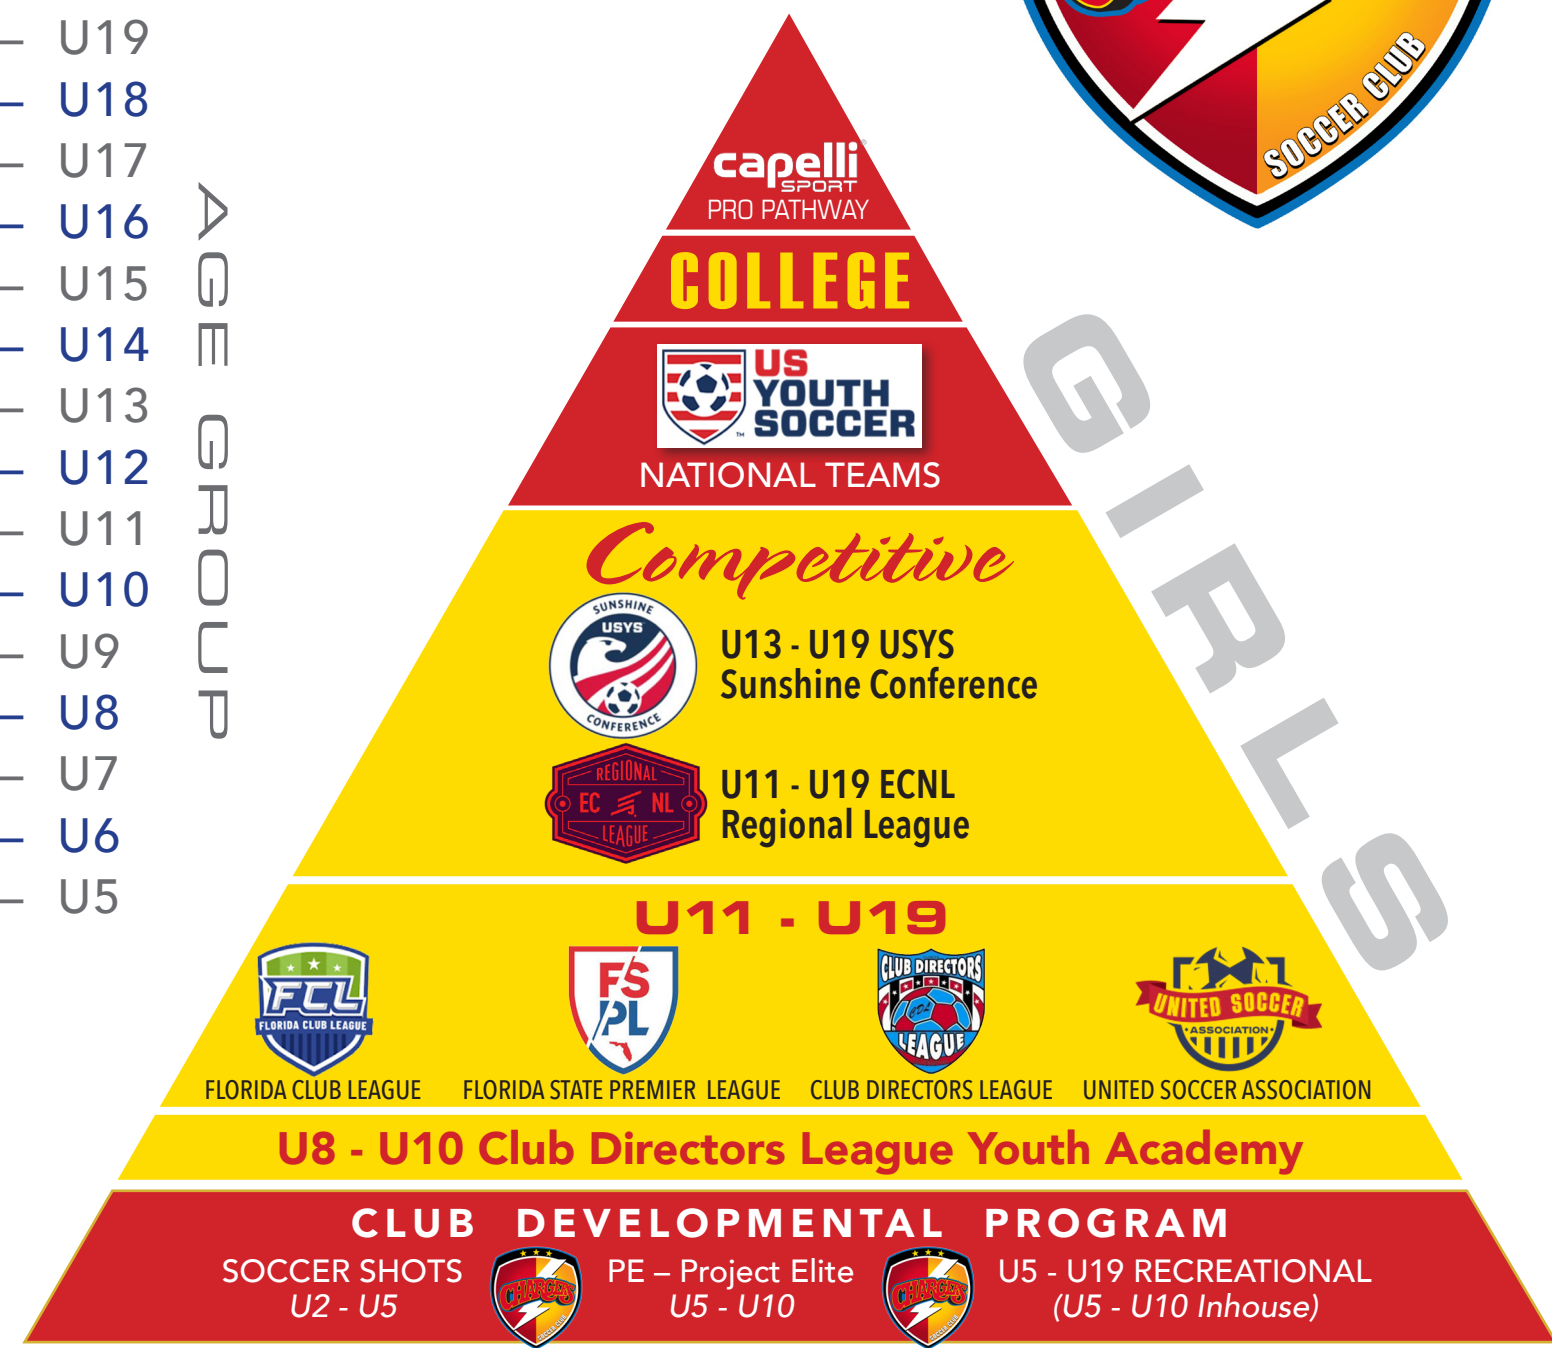

OUR PASSION

Players First

NATIONALLY RECOGNIZED
PREMIER CLUB

PLAYER PATHWAY PROGRAM

DEVELOPMENT PROCESS

USA AGE CHART 2022 - 2023 SEASON

BIRTH YEAR	AGE GROUP
2004	U19
2005	U18
2006	U17
2007	U16
2008	U15
2009	U14
2010	U13
2011	U12
2012	U11
2013	U10
2014	U9
2015	U8
2016	U7
2017	U6
2018	U5