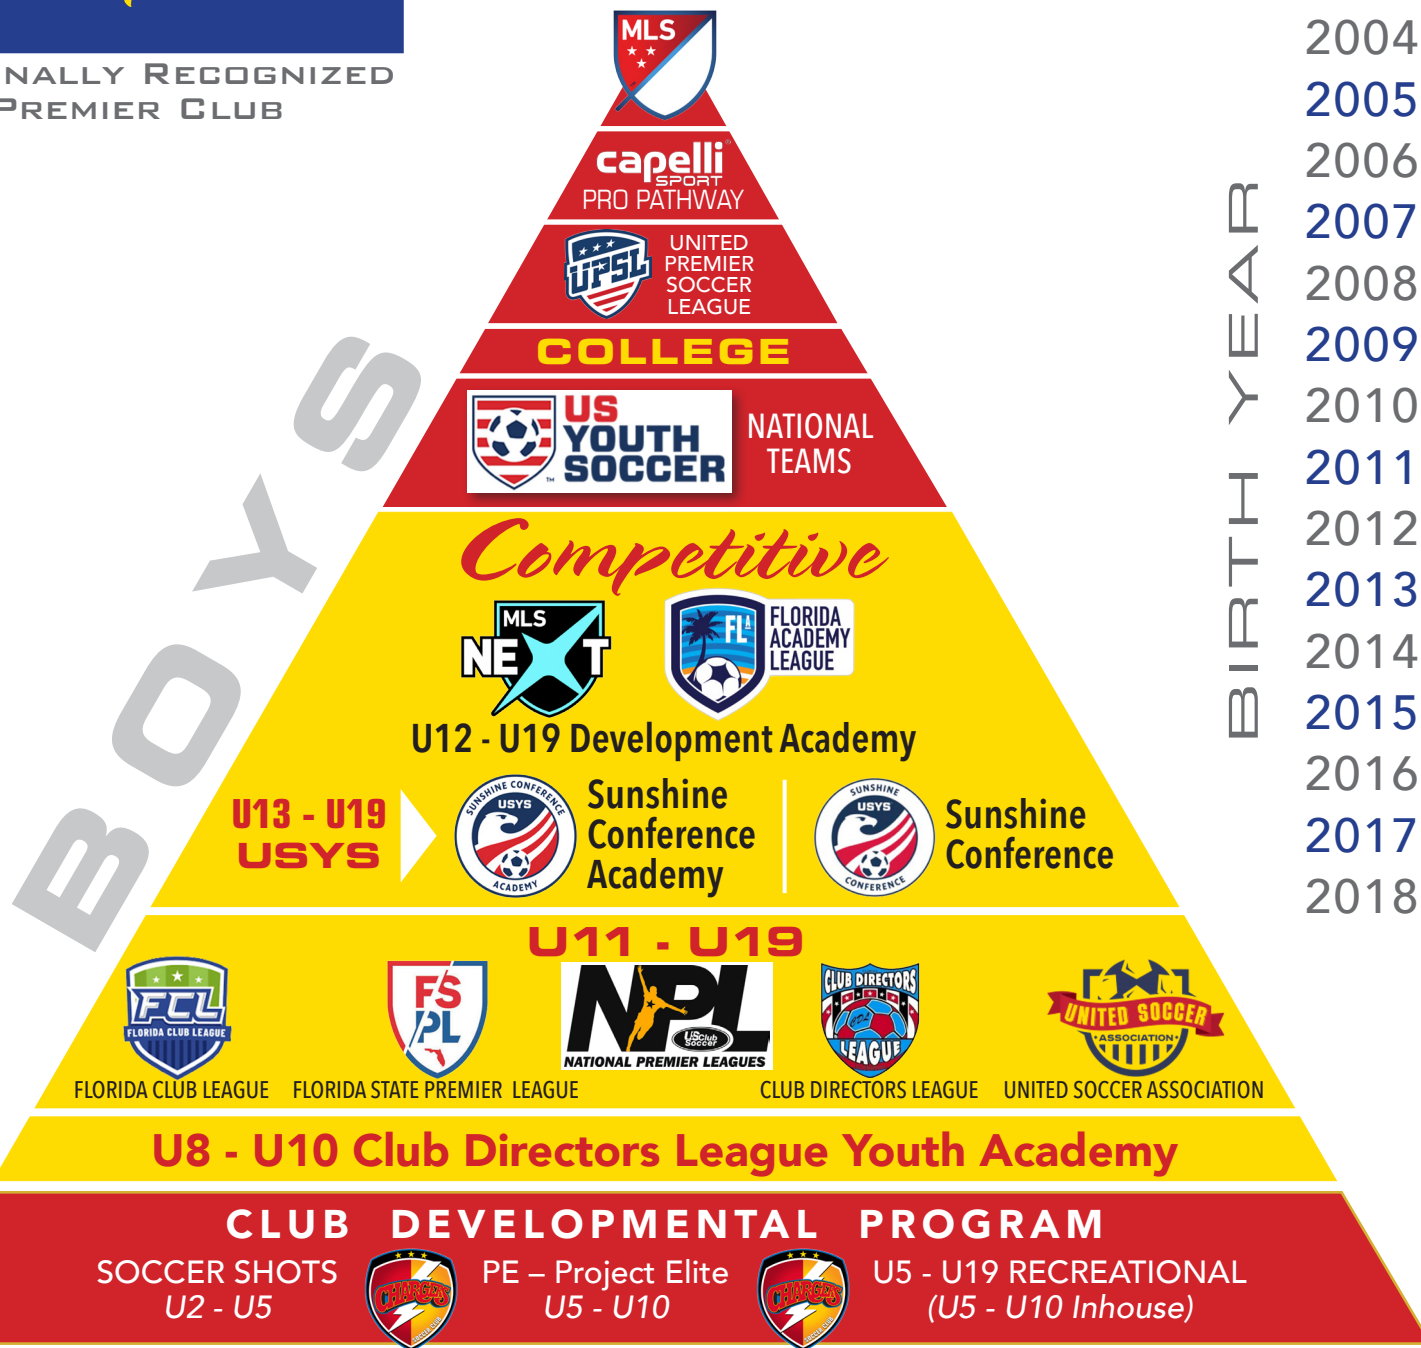

OUR PASSION

Players First

NATIONALLY RECOGNIZED
PREMIER CLUB

PLAYER PATHWAY PROGRAM

DEVELOPMENT PROCESS

USA AGE CHART 2022 - 2023 SEASON

BIRTH YEAR	AGE GROUP
2004	U19
2005	U18
2006	U17
2007	U16
2008	U15
2009	U14
2010	U13
2011	U12
2012	U11
2013	U10
2014	U9
2015	U8
2016	U7
2017	U6
2018	U5